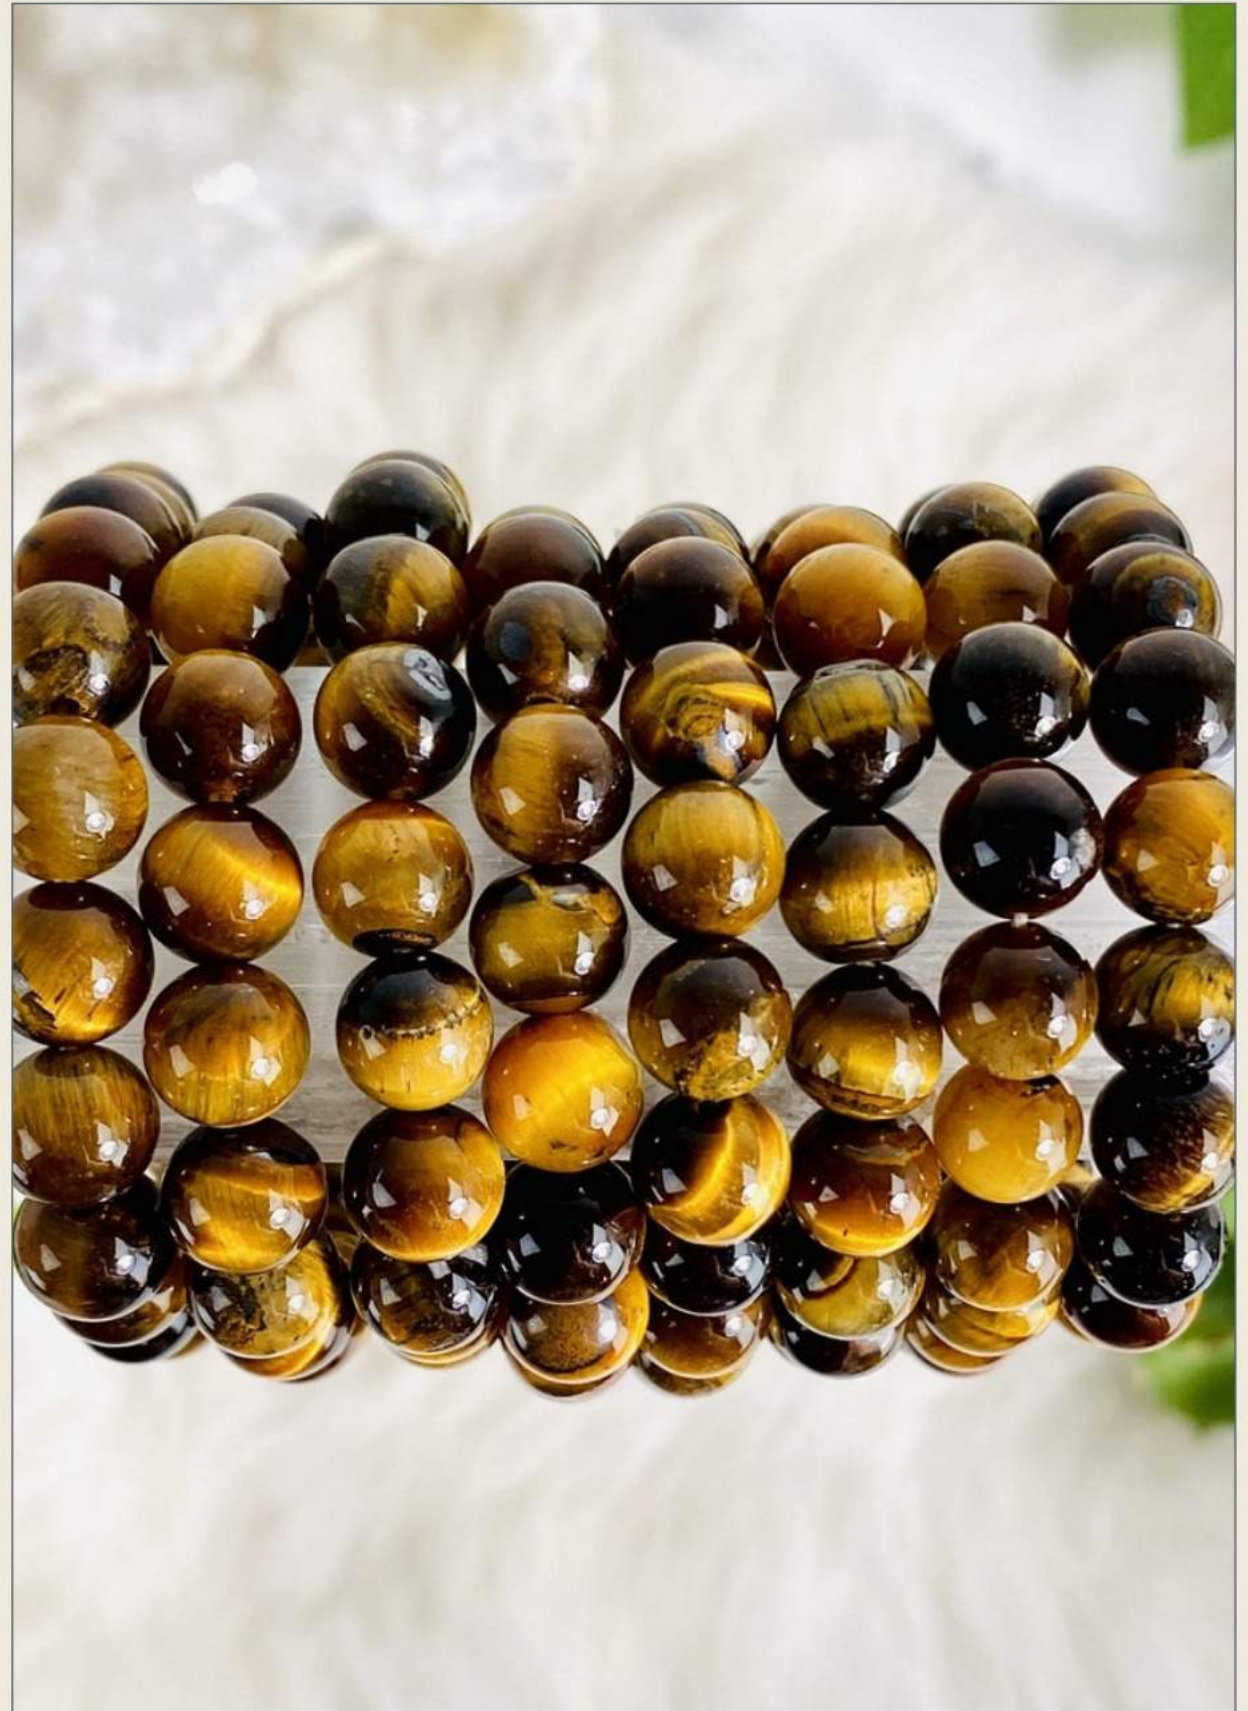

NeelsDBExport

Crystal and Agat's Trees, Gift articals,Ornaments,
Healing products, Stones and more...

Which stone is best for bracelet?

Moonstone bracelet. ...

• Amazonite bracelet. ...

• Fluorite bracelet. ...

• Aventurine bracelet. ...

• Angelite bracelet. ...

• Seven Chakras bracelet. ...

• Agate bracelet. FOR: GROUNDING •
HEALING THE MIND • SECURITY. ...

• Rutilated Red Copper Quartz
bracelet. FOR: WELL-BEING •
HAPPINESS • POSITIVE ENERGY.