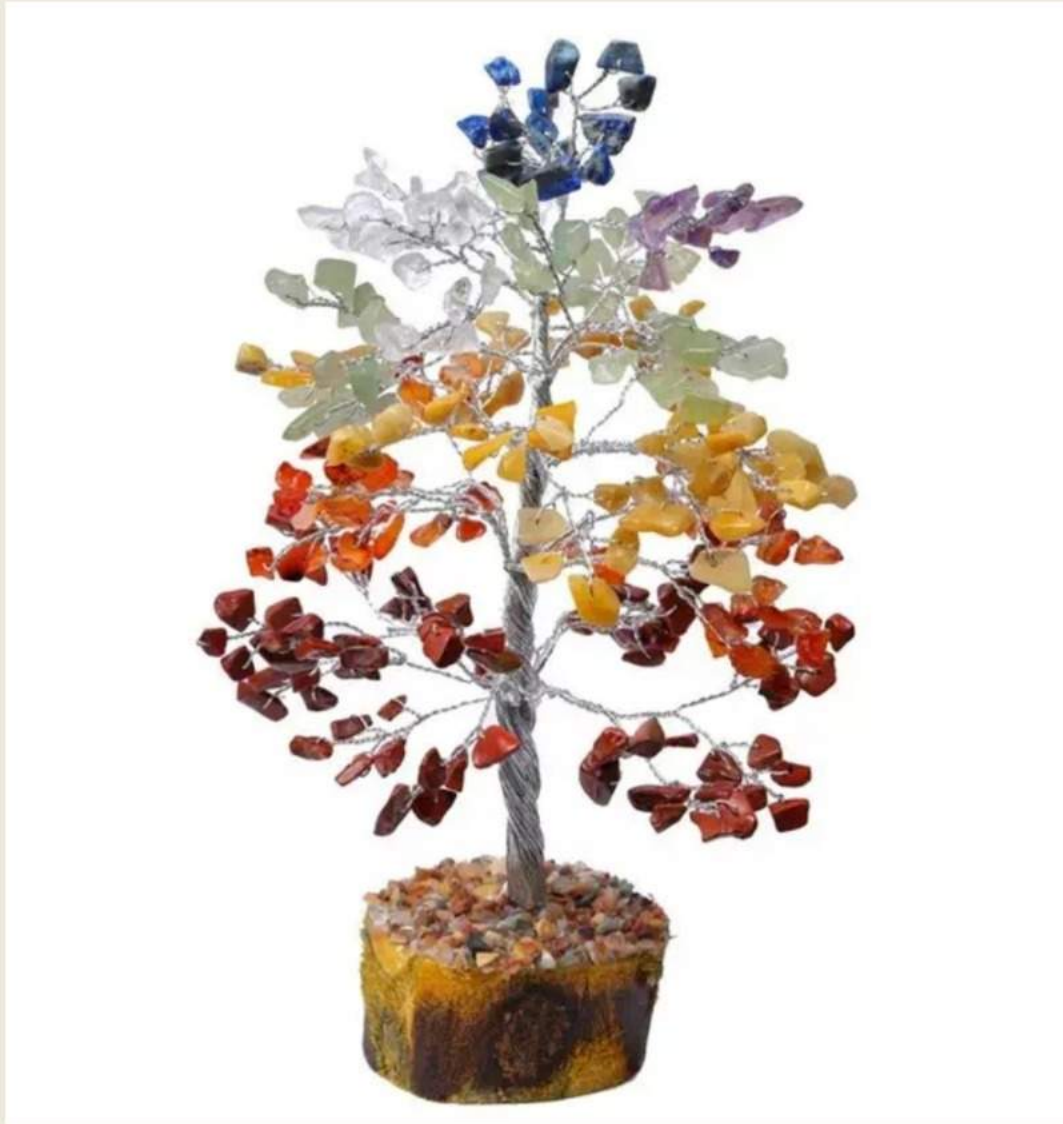

NeelsDBExport

Crystal and Agat's Trees, Gift articals,Ornaments, Healing products, Stones and more...

Without MSeal